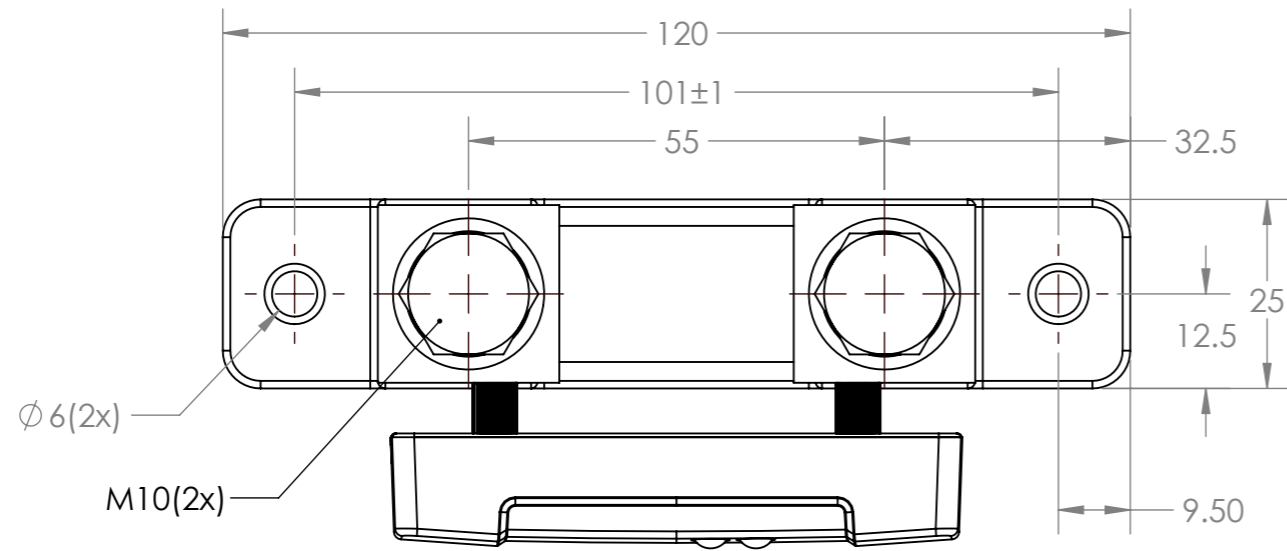

Dimension Drawing - Smart Shunt 500A
 SHU065150050 SmartShunt 500A/50mV IP65

Dimensions in mm