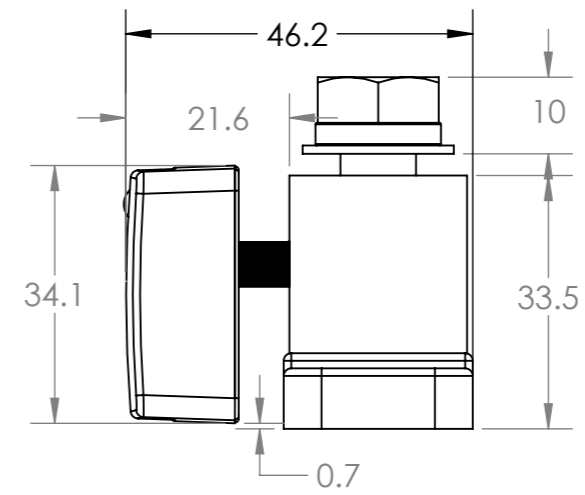

Dimension Drawing - Smart Shunt 500A
 SHU065150050 SmartShunt 500A/50mV IP65

Dimensions in mm