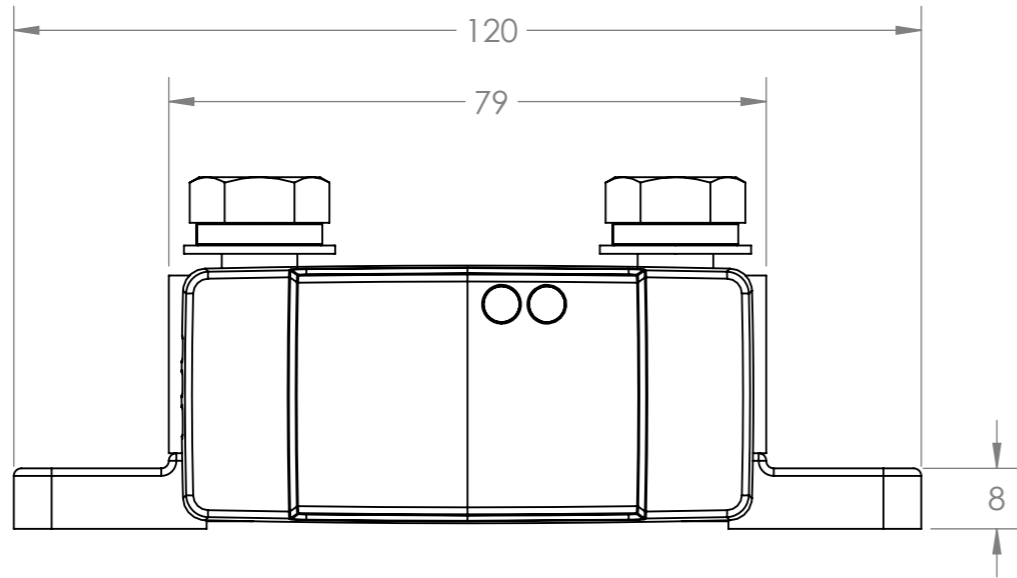

Dimension Drawing - Smart Shunt 500A
 SHU065150050 SmartShunt 500A/50mV IP65

Dimensions in mm