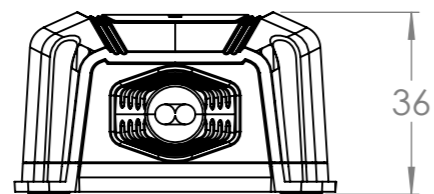

Dimension Drawing - IP65 Smart Charger	
BPC120134034R	Blue Smart IP65 Charger 6V/12V-1.1 230V CEE 7/16 Retail
BPC120134124R	Blue Smart IP65 Charger 6V/12V-1.1 120V NEMA 1-15 Retail
BPC120134014R	Blue Smart IP65 Charger 6V/12V-1.1 230V AU/NZ Retail
BPC120134024R	Blue Smart IP65 Charger 6V/12V-1.1 230V UK Retail

Dimensions in mm