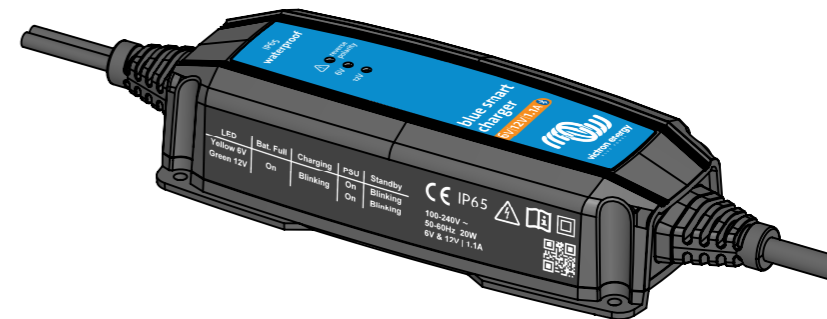

Dimension Drawing - IP65 Smart Charger	
BPC120134034R	Blue Smart IP65 Charger 6V/12V-1.1 230V CEE 7/16 Retail
BPC120134124R	Blue Smart IP65 Charger 6V/12V-1.1 120V NEMA 1-15 Retail
BPC120134014R	Blue Smart IP65 Charger 6V/12V-1.1 230V AU/NZ Retail
BPC120134024R	Blue Smart IP65 Charger 6V/12V-1.1 230V UK Retail