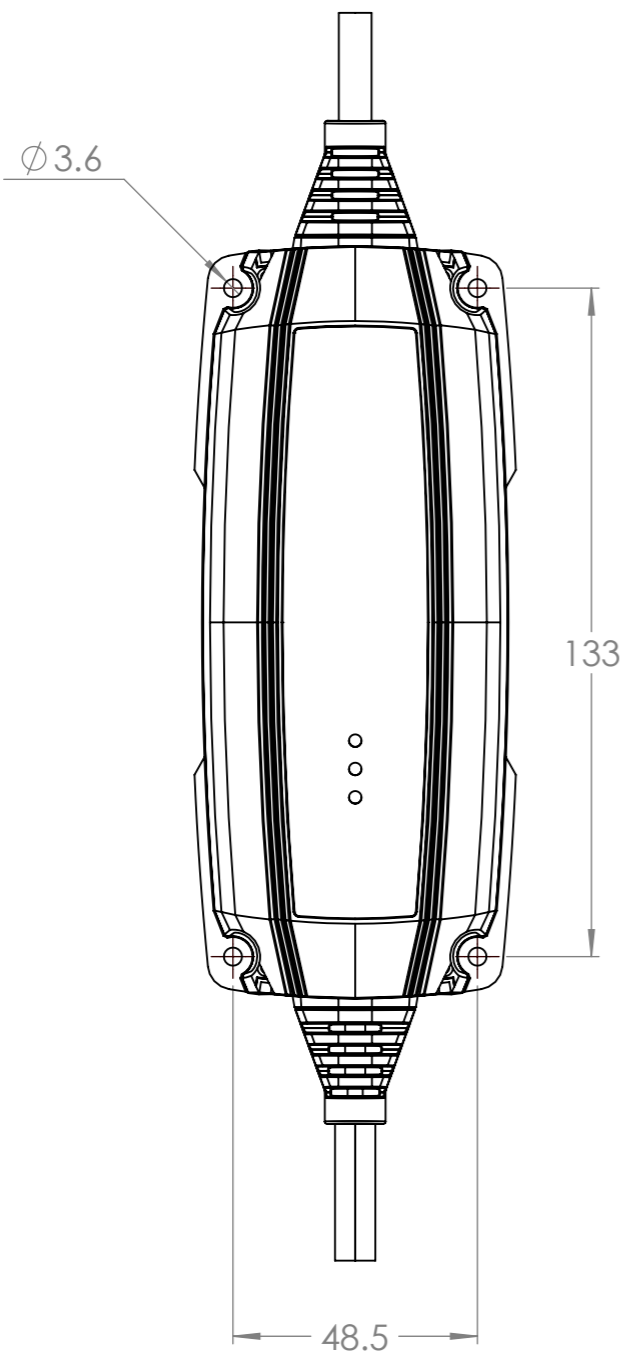

Dimension Drawing - IP65 Smart Charger	
BPC120134034R	Blue Smart IP65 Charger 6V/12V-1.1 230V CEE 7/16 Retail
BPC120134124R	Blue Smart IP65 Charger 6V/12V-1.1 120V NEMA 1-15 Retail
BPC120134014R	Blue Smart IP65 Charger 6V/12V-1.1 230V AU/NZ Retail
BPC120134024R	Blue Smart IP65 Charger 6V/12V-1.1 230V UK Retail

Dimensions in mm