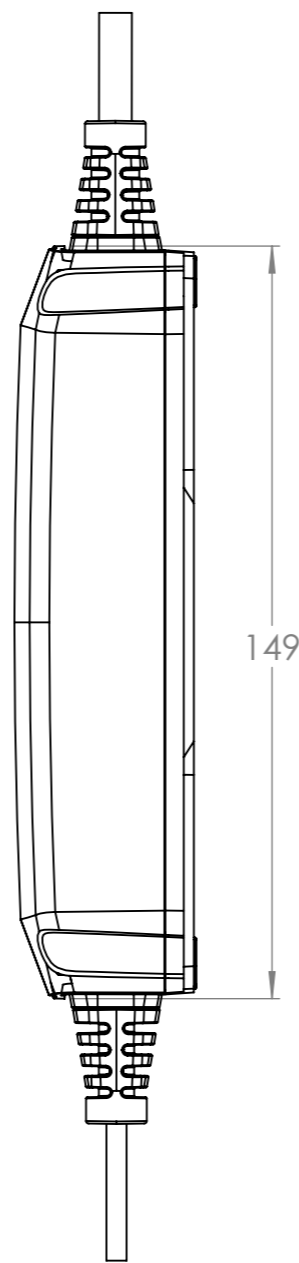

Dimension Drawing - IP65 Smart Charger	
BPC120134034R	Blue Smart IP65 Charger 6V/12V-1.1 230V CEE 7/16 Retail
BPC120134124R	Blue Smart IP65 Charger 6V/12V-1.1 120V NEMA 1-15 Retail
BPC120134014R	Blue Smart IP65 Charger 6V/12V-1.1 230V AU/NZ Retail
BPC120134024R	Blue Smart IP65 Charger 6V/12V-1.1 230V UK Retail

Dimensions in mm